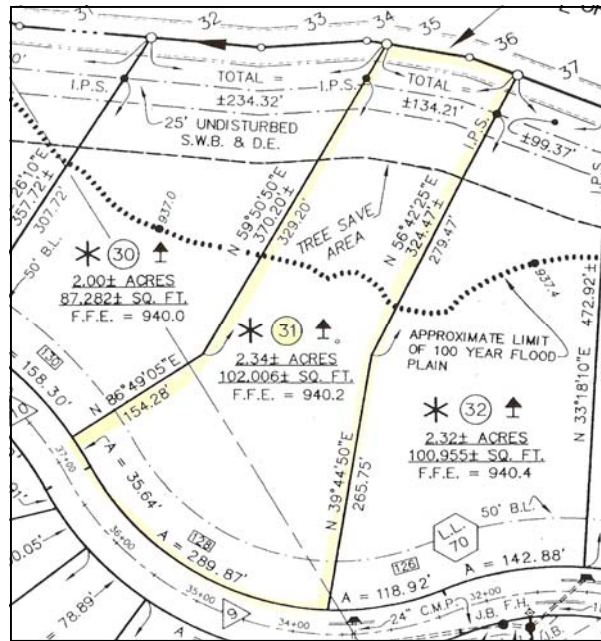

SERVING ALL OF NORTH GEORGIA

\$169,900

Set Your Home On This Gently Rolling Estate Home-site and

Be The Envy Of The Neighborhood!

2.34+/- Total Acres Backs to Creek

Will Built to Suit

31 Sharp Mountain
Creek Drive
Ball Ground, GA
The Estates at Sharp
Mountain Creek