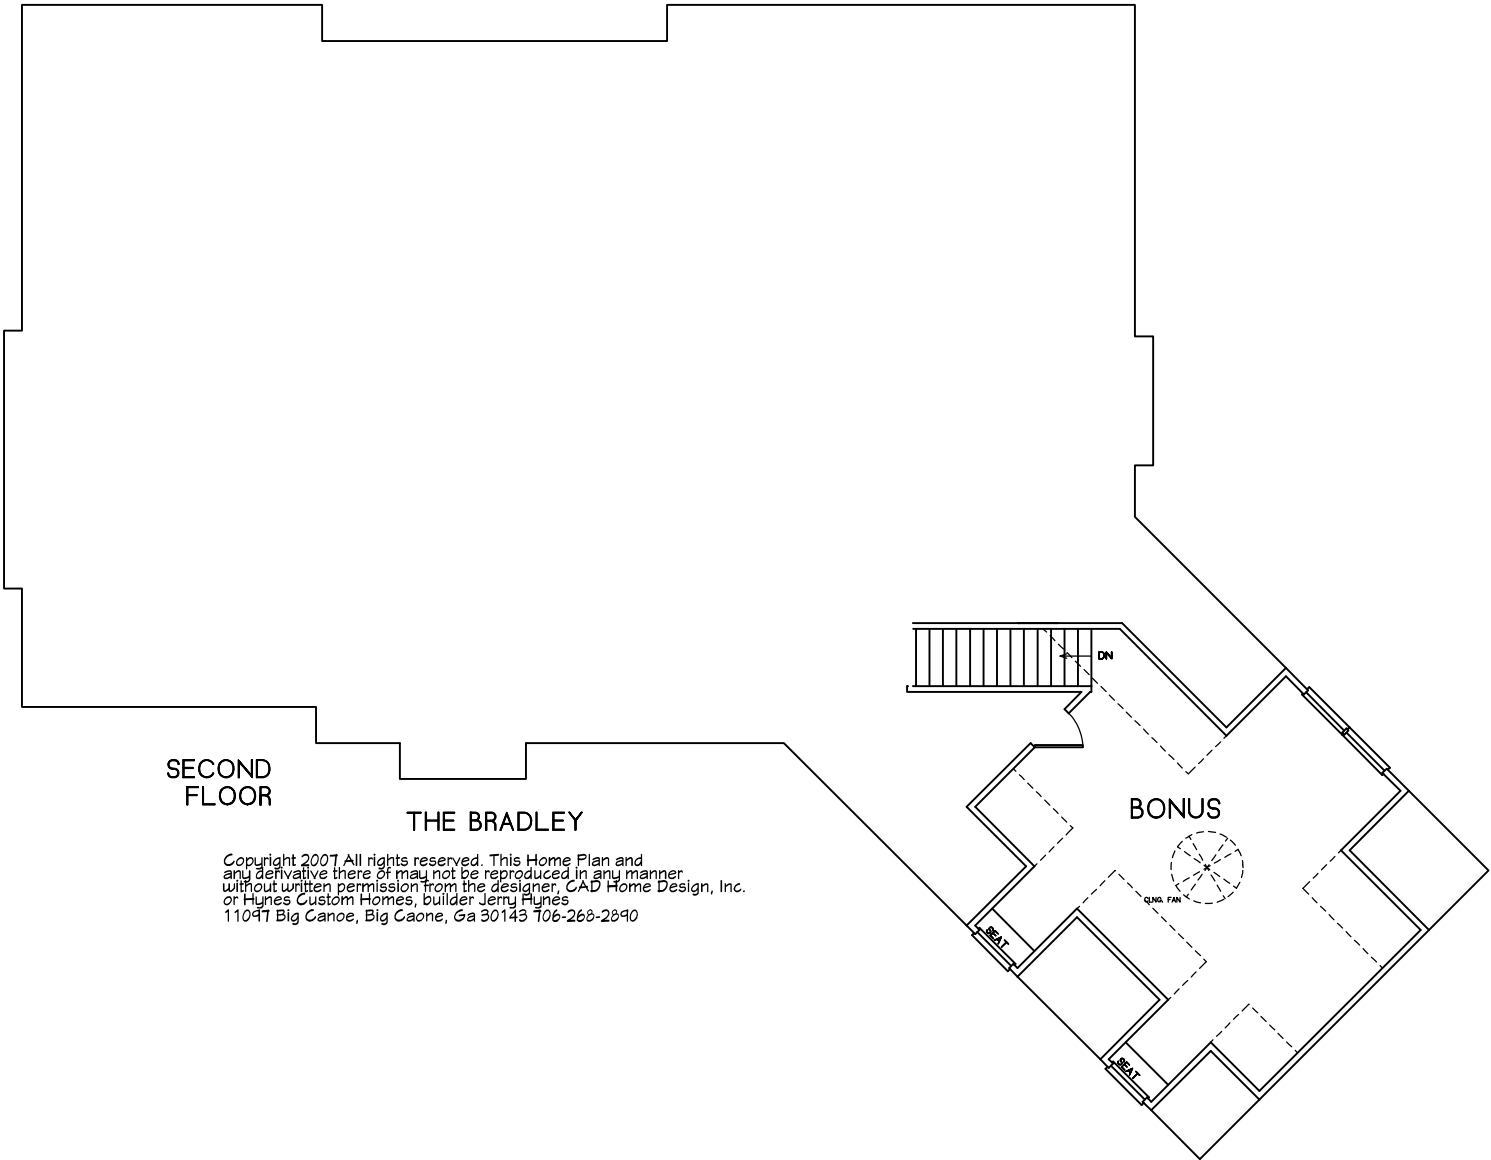

SECOND FLOOR

THE BRADLEY

Copyright 2007 All rights reserved. This Home Plan and any derivative there of may not be reproduced in any manner without written permission from the designer, CAD Home Design, Inc. or Hynes Custom Homes, builder Jerry Hynes 11097 Big Canoe, Big Canoe, Ga 30143 706-268-2890