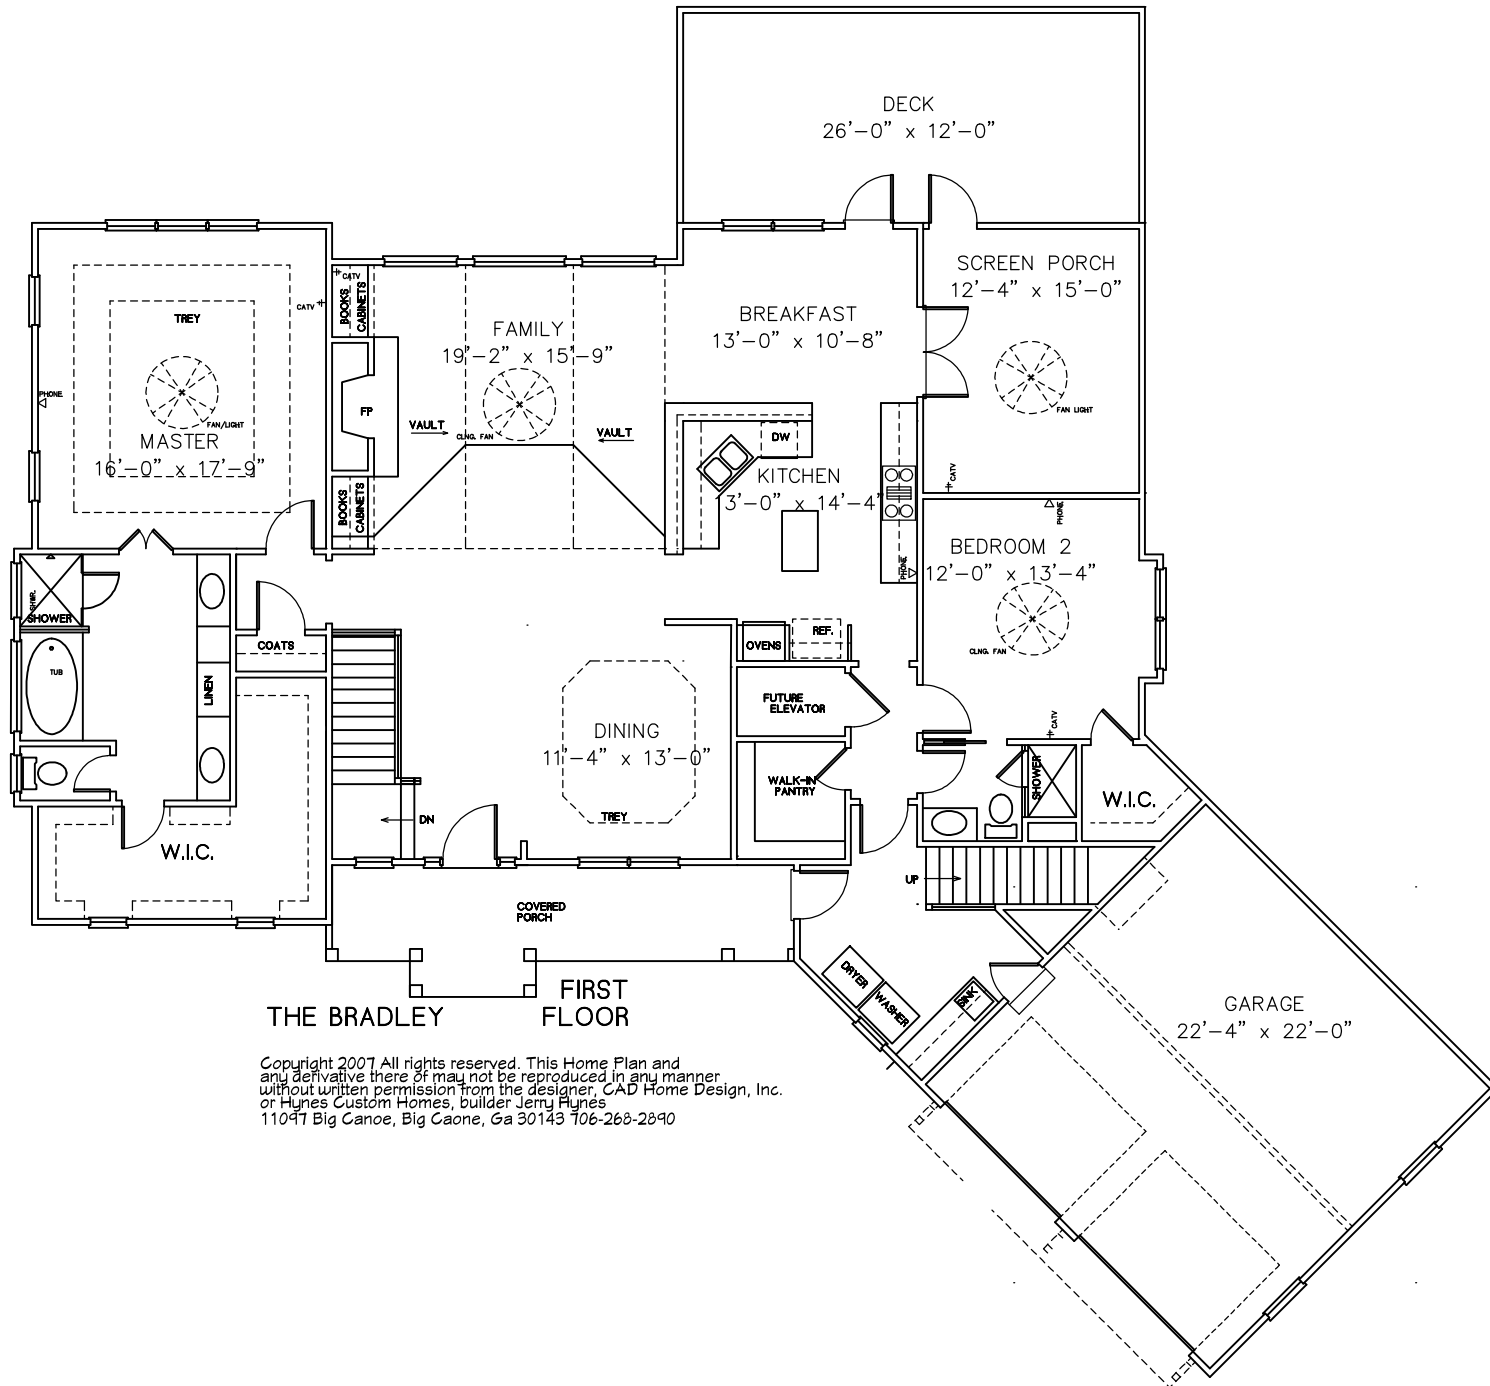

**FRONT
ELEVATION
THE BRADLEY**

Copyright 2007 All rights reserved. This Home Plan and any derivative there of may not be reproduced in any manner without written permission from the designer, CAD Home Design, Inc. or Hynes Custom Homes, builder Jerry Hynes
11047 Big Canoe, Big Canoe, Ga 30143 706-268-2890

THE BRADLEY FIRST FLOOR

Copyright 2007 All rights reserved. This Home Plan and any derivative thereof may not be reproduced in any manner without written permission from the designer, CAD Home Design, Inc. or Hynes Custom Homes, builder Jerry Hynes 11097 Big Canoe, Big Canoe, Ga 30143 706-268-2890