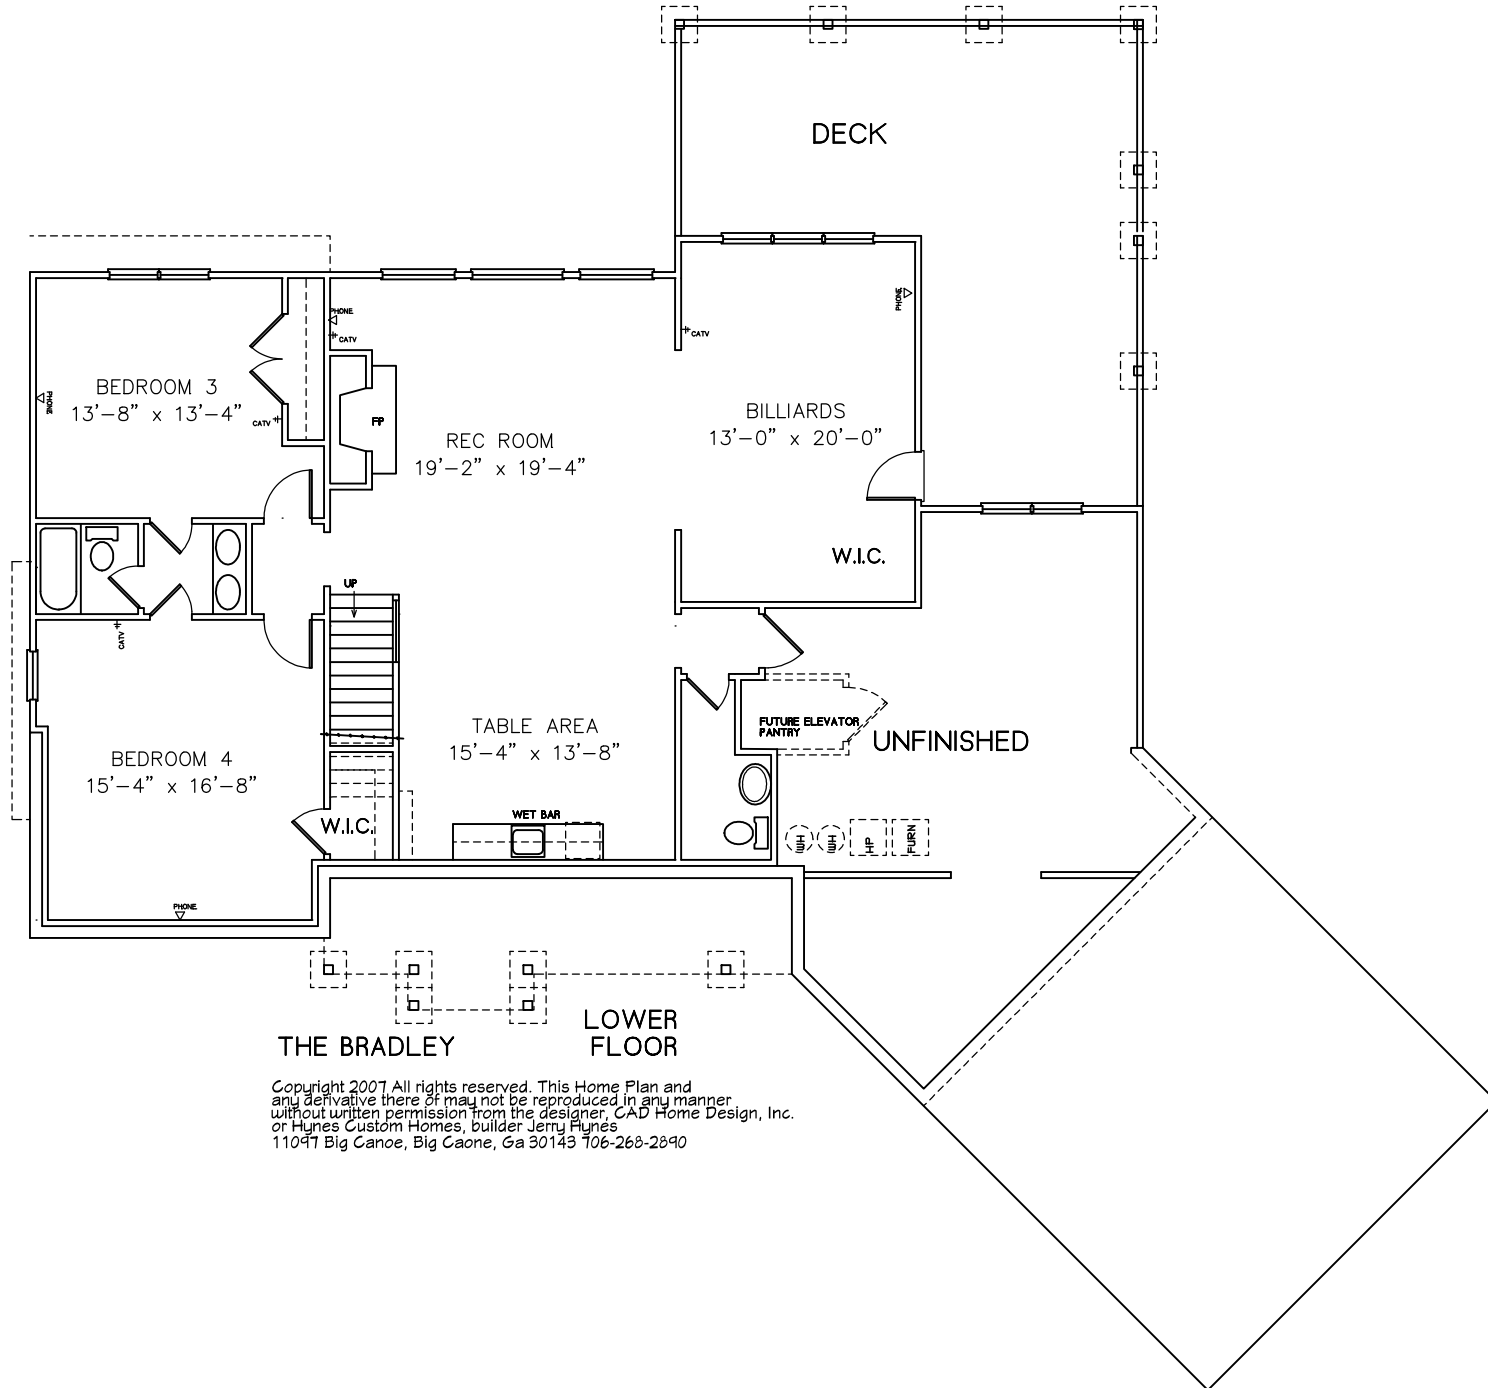

THE BRADLEY

LOWER FLOOR

Copyright 2007. All rights reserved. This Home Plan and any derivative thereof may not be reproduced in any manner without written permission from the designer, CAD Home Design, Inc. or Hynes Custom Homes, builder Jerry Hynes, 11047 Big Canoe, Big Canoe, Ga 30143 706-268-2890