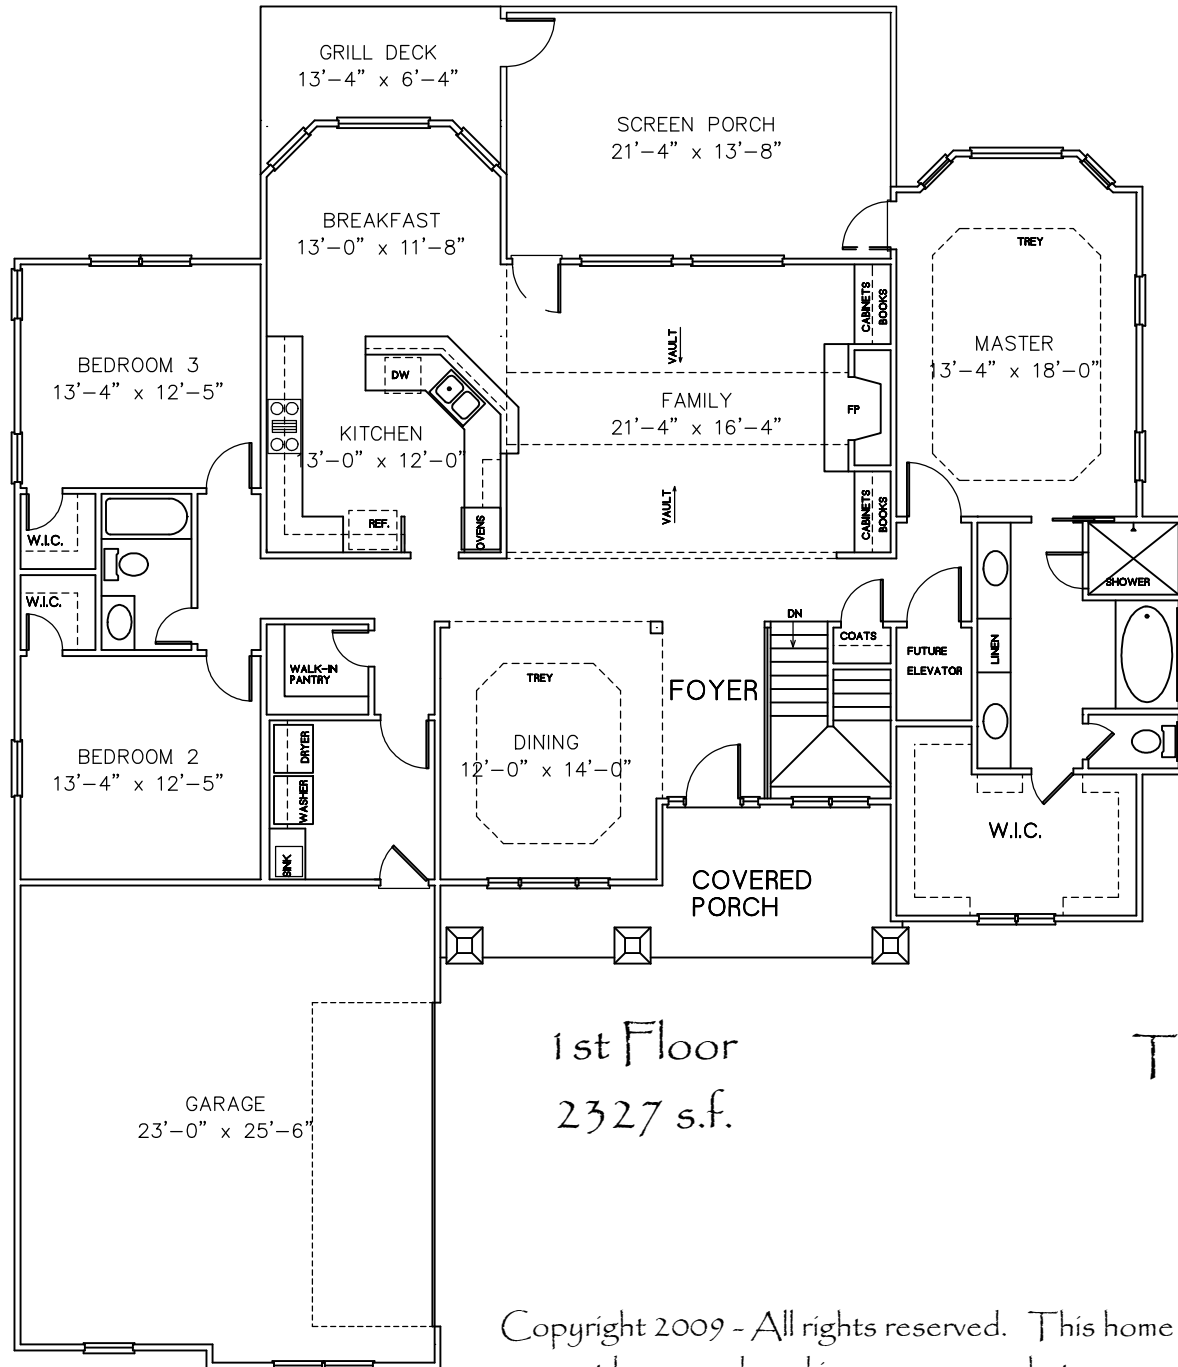

1st Floor
2327 s.f.

The Red Bud

Copyright 2009 - All rights reserved. This home plan, or any part thereof, may not be reproduced in any manner whatsoever, without written permission from the builder, Jerry Hynes, Hynes Custom Homes - 11097 Big Canoe, Big Canoe, GA 30143 - 706-268-2890. www.hynesinthepines.com