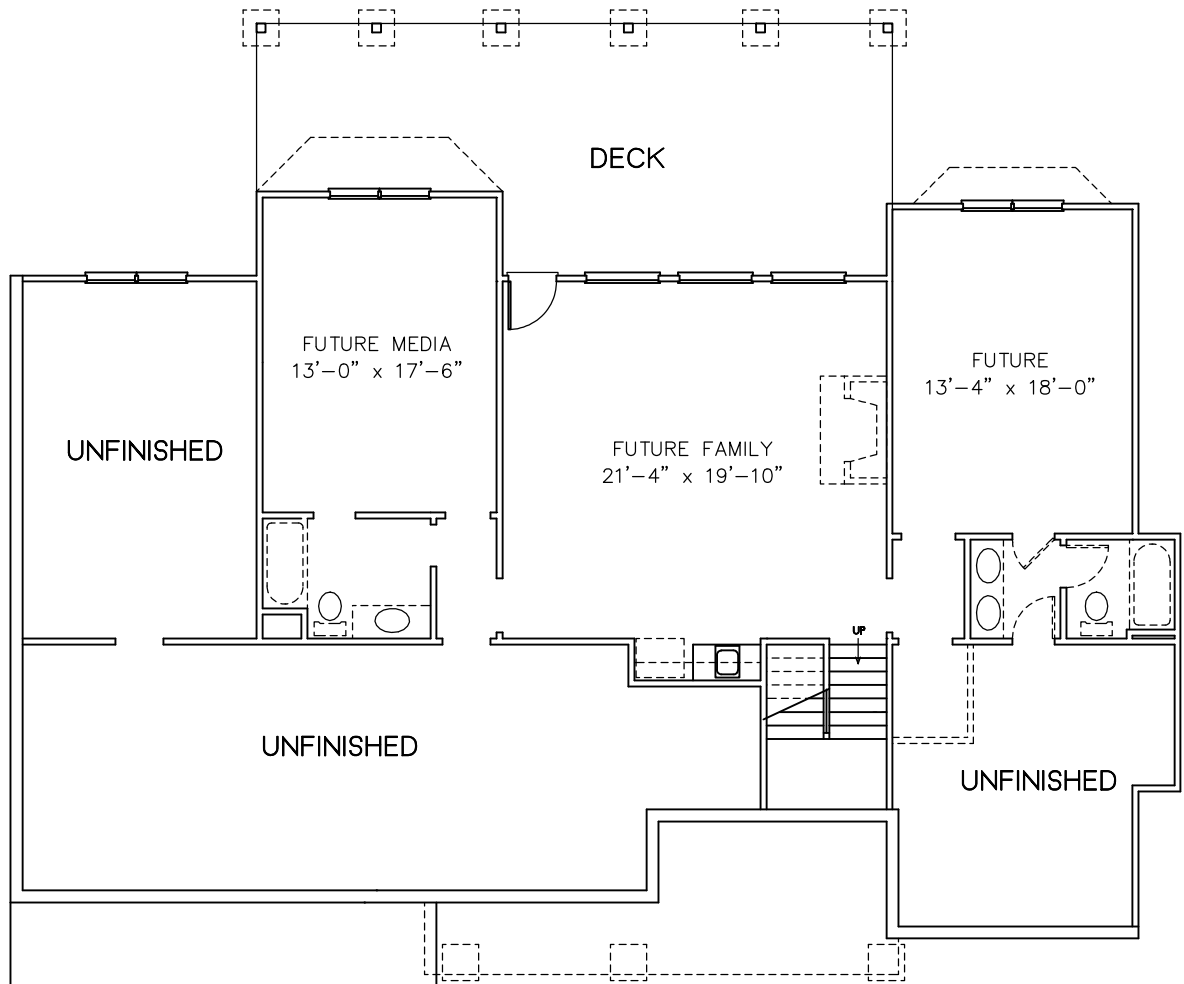

1st Floor
2327 s.f.

The Red Bud

Copyright 2009 - All rights reserved. This home plan, or any part thereof, may not be reproduced in any manner whatsoever, without written permission from the builder, Jerry Hynes, Hynes Custom Homes - 11097 Big Canoe, Big Canoe, GA 30143 - 706-268-2890. www.hynesinthepines.com